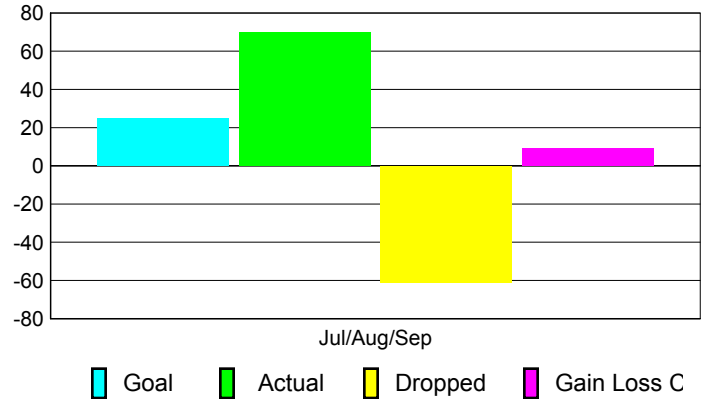

### YTD Status Quo Clubs 2010-2011

Status Quo Clubs Compared to Status Quo Members

## MEMBERSHIP

Membership Results  
2010-2011

Membership  
2009-2010

Month	Net Memb Goal	Actual New Memb	Actual Dropped Memb	Gain/Loss of Memb	Gain/Loss of Memb
Jul/Aug/Sep	25	70	-61	9	-15
<b>Totals</b>	<b>25</b>	<b>70</b>	<b>-61</b>	<b>9</b>	<b>-15</b>

### Membership Results 2010-2011

Goal, New, Dropped, Gain/Loss

### Comparison of Membership Gain/Loss

Current Year Compared to the Previous Year