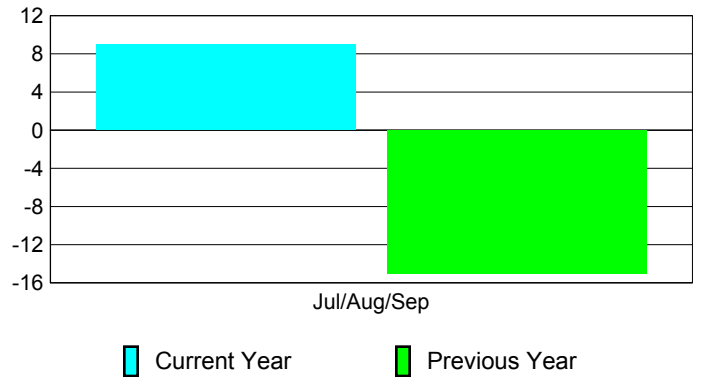

Gender Comparison 2010-2011

Jul/Aug/Sep

■ Male   ■ Female